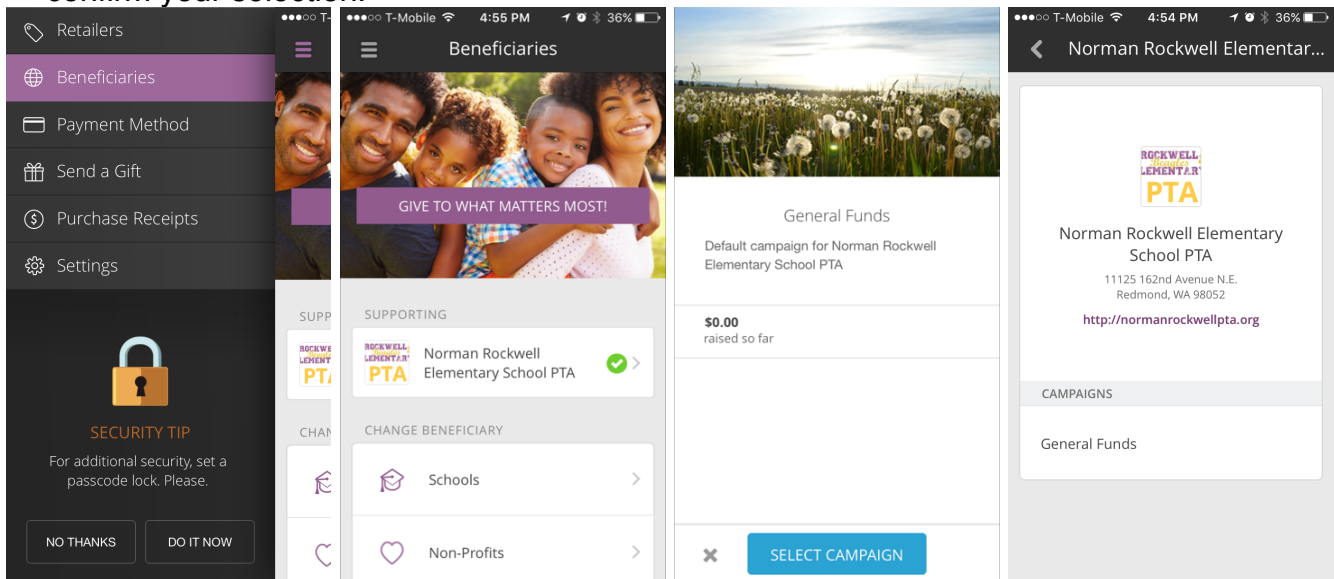

Let's begin...

1. Get the free **Benefit Mobile** app from the App Store or the Android Market. Once you've got it on your phone, create your account. The next screen will prompt you to link your account to a credit card or a bank as a payment method. Press the yellow bar at the bottom to do so.

3. Once you've set up your payment method, go to the menu and select **Beneficiaries**. Search for "Norman Rockwell Elementary School PTA" and select it. Then select the **General Funds** campaign; confirm this by pressing the blue Select Campaign button. The next screen will confirm your selection.