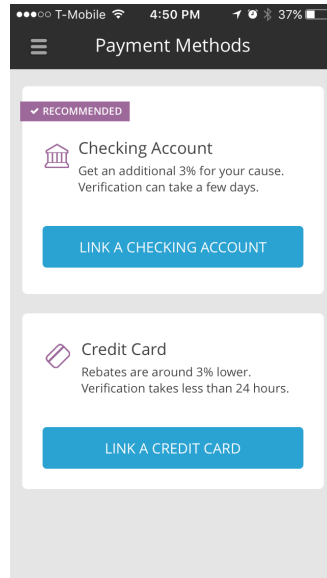

2. If you select Checking Account, you will be donating an additional 3% to the PTA. If you select Credit Card you will be donating about 3% less, due to the credit card transaction fees. Do which works best for you!